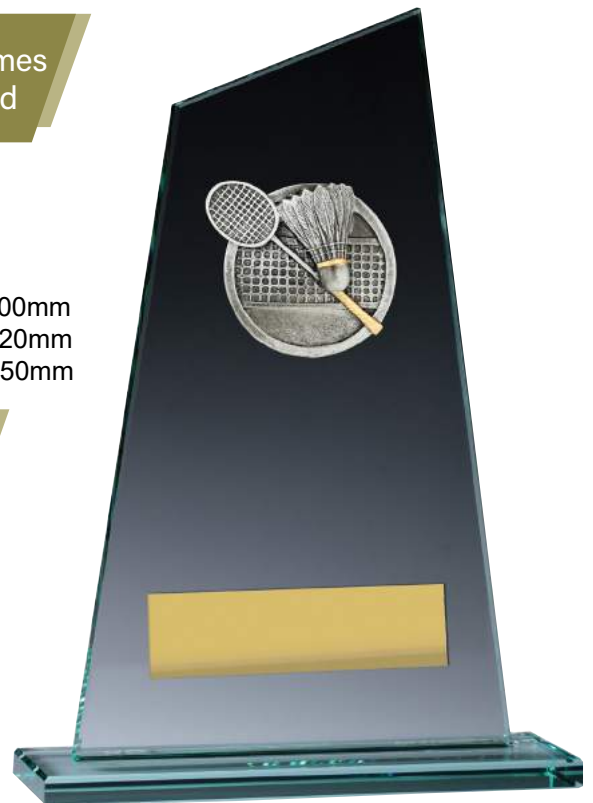

Tennis
VF18

Volleyball
VF27

A Size
P175A - 180mm

B Size
P175B - 200mm

C Size
P175C - 225mm

Choose from over 70 themes
to customise your award

Cobalt Glass
3 sizes
WB63A - 170mm
WB63B - 190mm
WB63C - 210mm

Supplied in
Gift Box

Peak Glass
3 sizes
VGJ102A - 200mm
VGJ102B - 220mm
VGJ102C - 250mm

Visit trophies.com.au to see the Peak range for your choice of sport or activity

Holder - 25 or 50mm
PF01

Academic
PF05

Art
PF06

Badminton
PF46