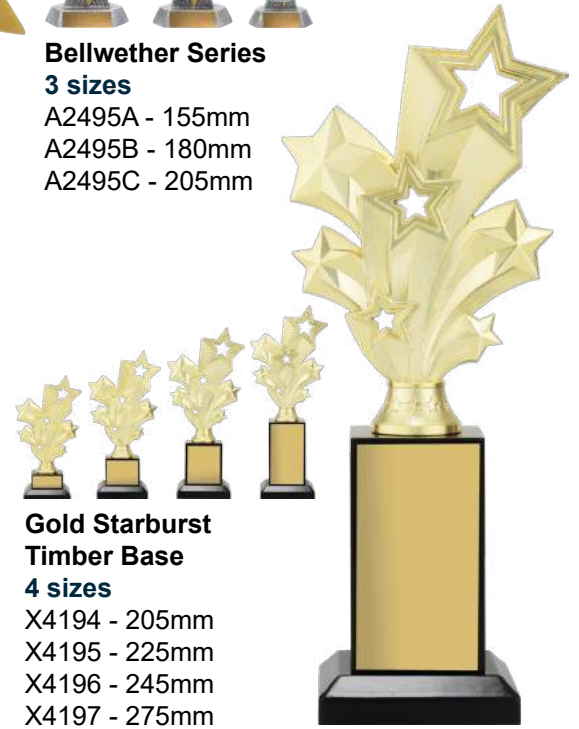

Dollar Biz
12508 - 145mm

Gold Flame
3 sizes
A1825A - 165mm
A1825B - 180mm
A1825C - 210mm

Statue Award
2 sizes
A206AA - 180mm
A206A - 220mm

Star Series
3 sizes
A369A - 160mm
A369B - 210mm
A369C - 260mm

Holder Tranquil
3 sizes
12025A - 125mm
12025B - 150mm
12025C - 175mm

Trophies suit
25 or 50mm
insert

Atlas
3 sizes
A1236C - 170mm
A1236D - 195mm
A1236E - 215mm

Bellwether Series
3 sizes
A2495A - 155mm
A2495B - 180mm
A2495C - 205mm

**Mini Xplode
2nd Place**
22102 - 100mm

**Mini Xplode
1st Place**
22101 - 100mm

**Mini Xplode
3rd Place**
22103 - 100mm

**Gold Starburst
Timber Base**
4 sizes
X4194 - 205mm
X4195 - 225mm
X4196 - 245mm
X4197 - 275mm

**Mini Cup
Character**
A1212 - 120mm

**Mini Shield
Character**
A1211 - 120mm