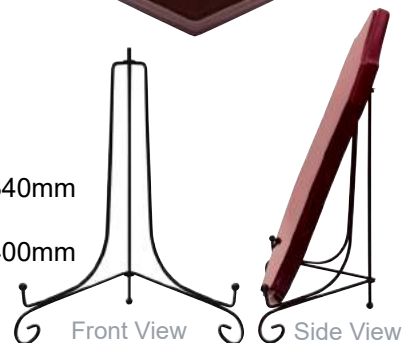

See the full range of
 Assembly Plaques
 on pages 96 - 97

Value Shield
 3 sizes
 SH01A - 160mm
 SH01B - 190mm
 SH01C - 220mm

Metal Plaque
 9935 - 150mm

Compass Shield
 2 sizes
 SH06A - 160mm
 SH06B - 210mm

Braeburn Shield
 3 sizes
 SH08A - 190mm
 SH08B - 220mm
 SH08C - 240mm

Timber Wave Series
 3 sizes
 X4991 - 200mm
 X4992 - 240mm
 X4993 - 280mm

Engraved Shield Award
 Brushed Gold
 SH03 - 210mm
 LS8 - Shield Only