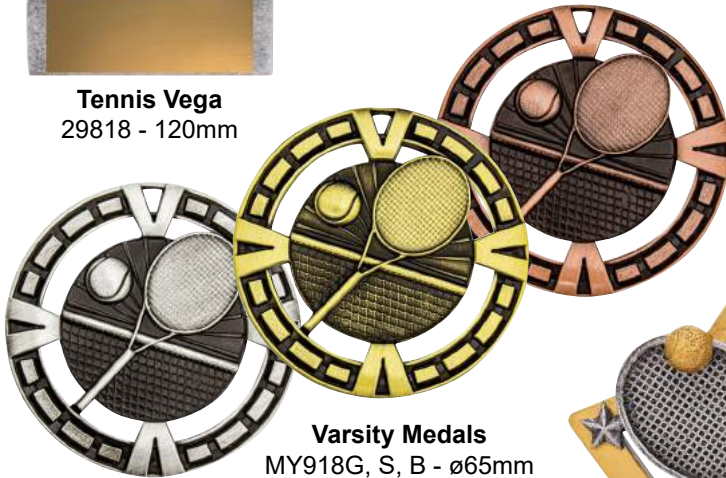

- A1296A - 230mm
- A1296B - 270mm
- A1296C - 300mm

Tide Runner Award
3 sizes

- GA395A - 160mm
- GA395B - 180mm
- GA395C - 200mm

*Supplied with holder for logo

Clipper Glass
3 sizes

- CT626S - 205mm
- CT626M - 230mm
- CT626L - 255mm

Tennis Shield
3 sizes
13518 - 135mm
13618 - 155mm
13718 - 210mm

Flag Series Tennis
3 sizes
29718A - 135mm
29718B - 155mm
29718C - 175mm

Tennis Character
A1122A - 130mm

Tennis Vibe
VB18 - 115mm

Tennis Vega
29818 - 120mm

Silver Tennis
3 sizes
X4383 - 160mm
X4384 - 175mm
X4385 - 190mm

Varsity Medals
MY918G, S, B - ø65mm

Mini Star
12918 - 130mm

Budget Theme
3 sizes
12718S - 110mm
12718M - 130mm
12718L - 150mm

Shazam Tennis
3 sizes
11618A - 130mm
11618B - 150mm
11618C - 175mm